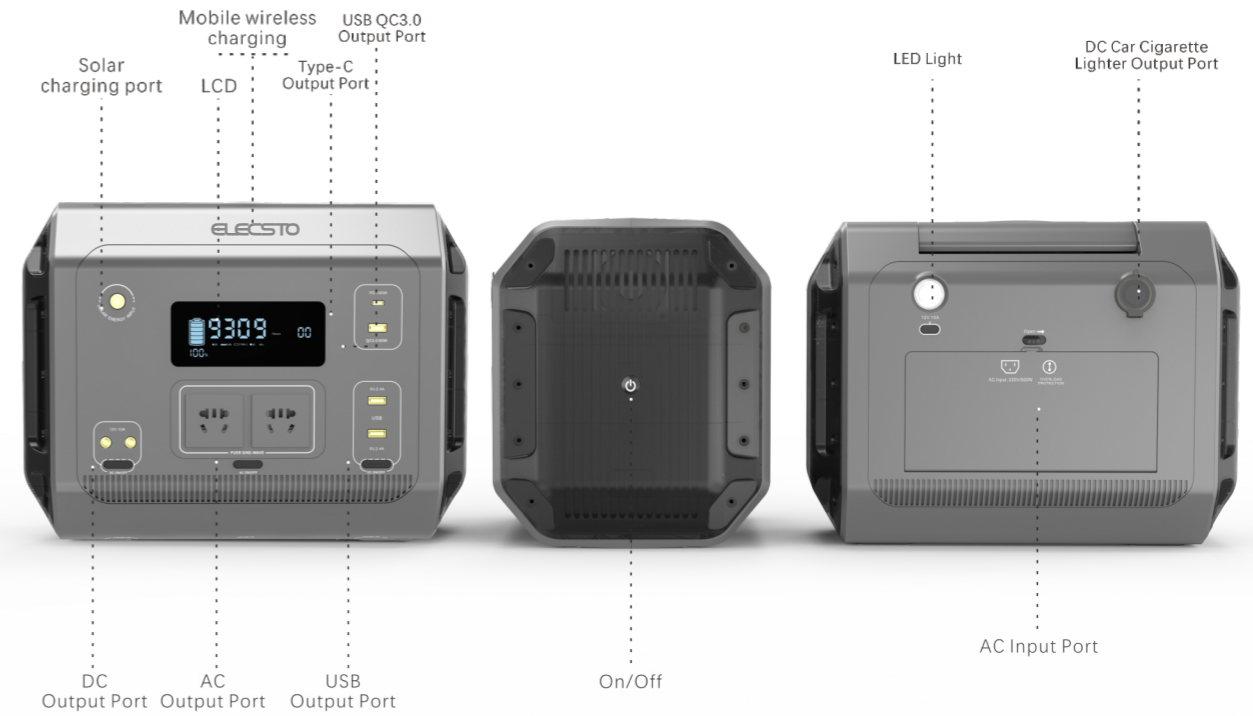

PRODUCT DETAILS