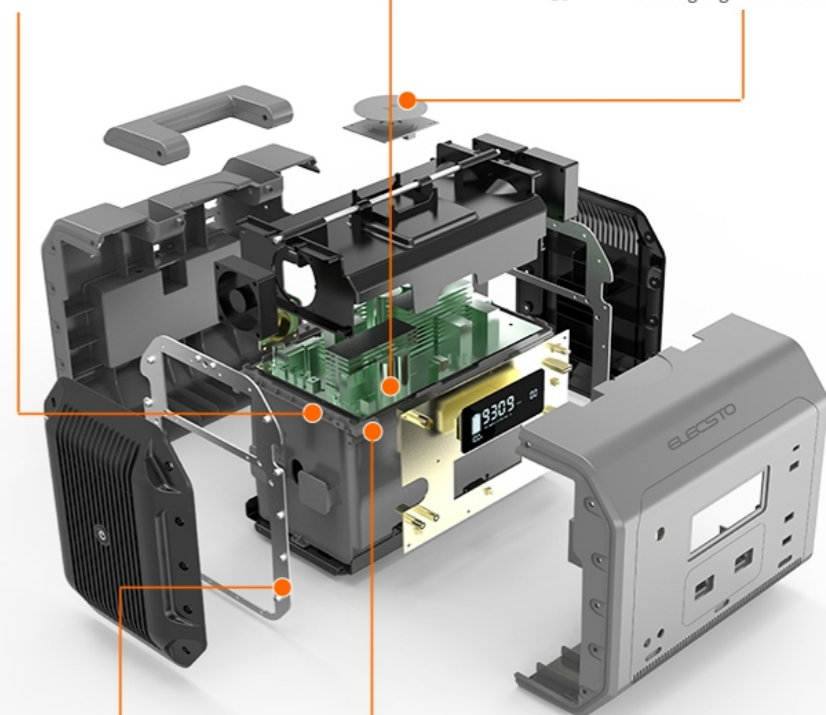

# 360 FULL PROTECTION

A Grade LiFePO4 Battery

1.5H Hour Fully Charged  
Bidirectional Inverter Technology

15W Wireless  
Charging Function

Iron Material

BMS Protection